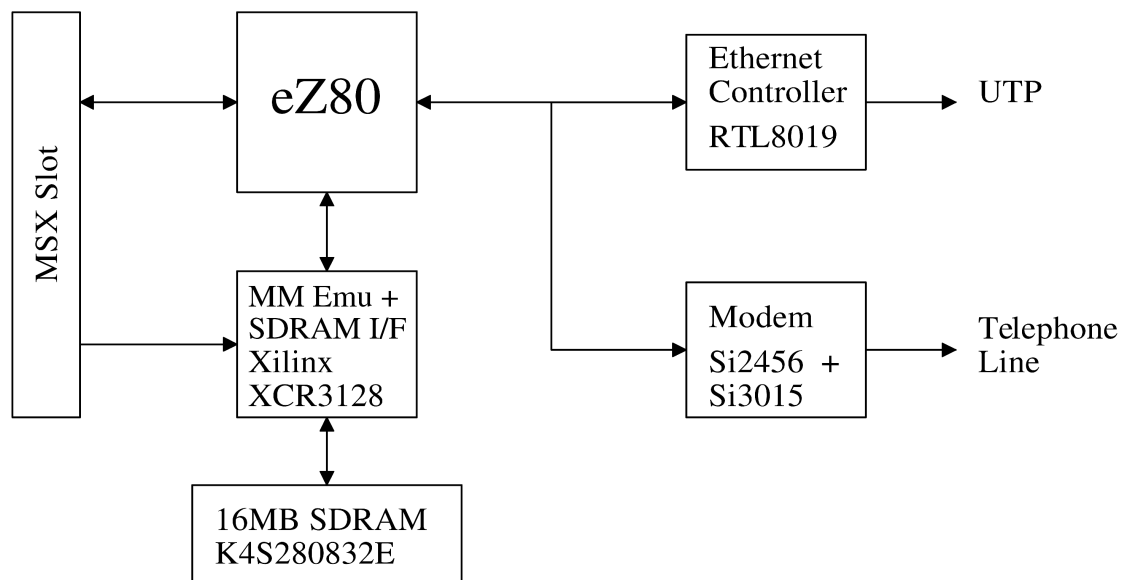

New!

New!

Network cartridge

Sunrise has started the development of a new network card. It supports ethernet UTP and modem, and will be provided with an extension connector for possible future developments like USB support.

Sending and receiving Email and surfing on the world wide web will be possible. FTP services and a Java interpreter may become available in the future as well.

The card will contain an eZ80 co-processor, to ensure sufficient speed. 16MB will be installed on board, of which 4MB may be configured by the user as memory mapper.