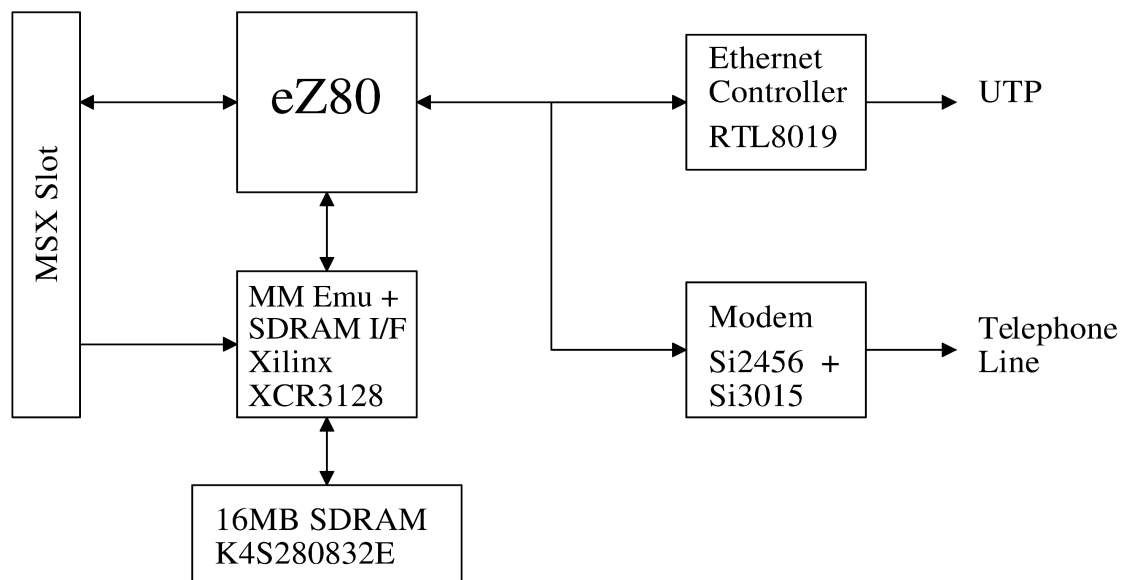

New!

New!

Network cartridge

Sunrise has started the development of a new network card. It supports ethernet UTP and modem, and will be provided with an extension connector for possible future developments like USB support.

Sending and receiving Email and surfing on the world wide web will be possible. FTP services and a Java interpreter may become available in the future as well.

The card will contain an eZ80 co-processor, to ensure sufficient speed. 16MB will be installed on board, of which 4MB may be configured by the user as memory mapper.